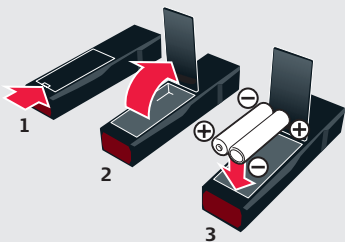

Quick Start

Leica DISTO™ D110

1
2
3
4

- 1 ON/DIST
- 2 Area
- 3 Bluetooth®
- 4 Clear/Off

- when it has to be **right**

Leica
Geosystems

Insert Batteries

Operation

1x → ON

CLEAR
OFF

2 sec → OFF

1x  →

Attach/Remove Clip

Area