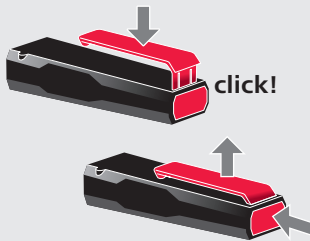

1x → ON

CLEAR
OFF

2 sec → OFF

1x  →

Attach/Remove Clip

Area